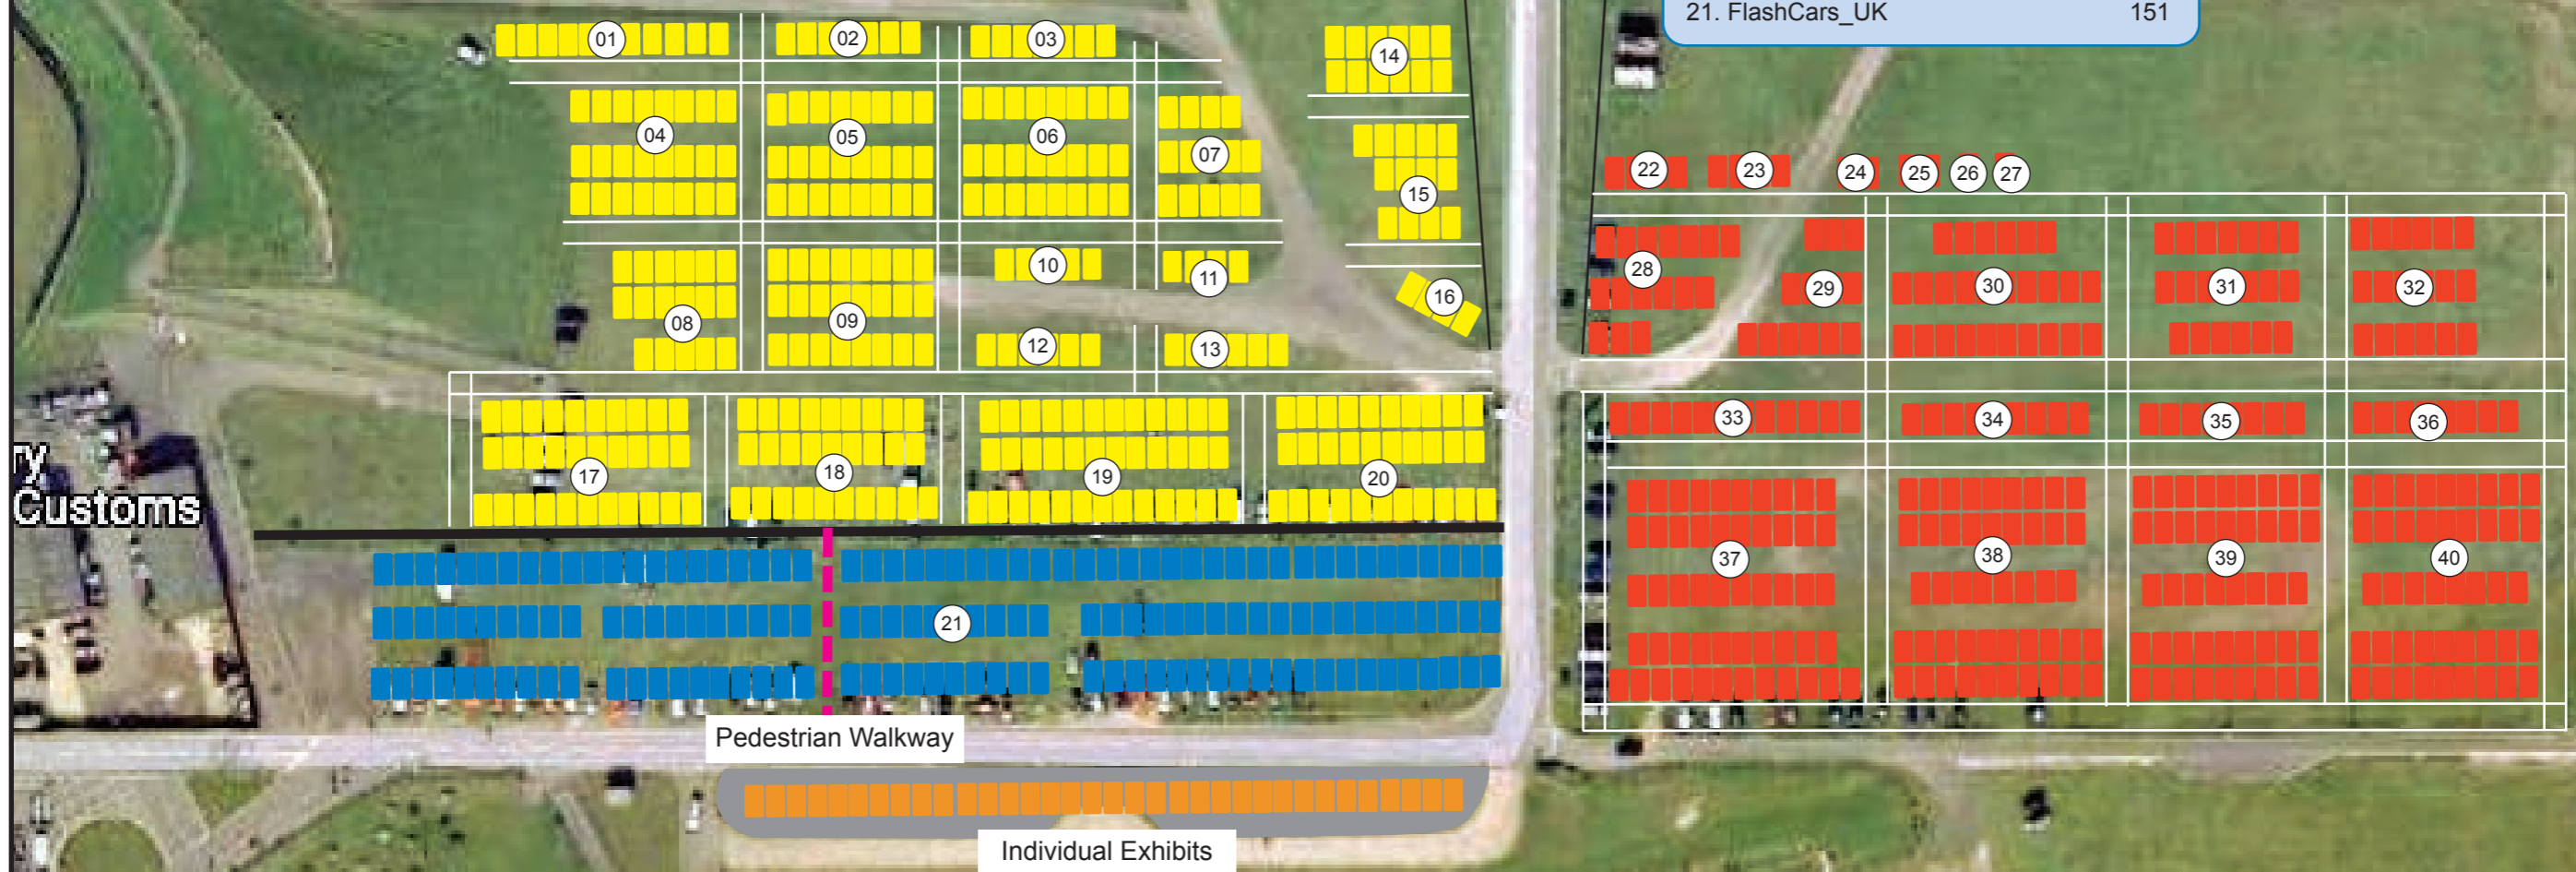

**Sunday 24th October 2021**  
**CAR CLUB ZONES**

**ENTRY TIME 7.00am**

	No. of cars		No. of cars
01. Stanced Boys	11	11. Edwards show vehicles & coastal modified	4
02. LMF Tuners	7	12. Vauxhall Drivers Club & Friends	6
03. Airheads	7	13. Broke Cruisers	6
04. East Anglia's Ford Owners Club	24	14. Static Status	12
05. WSMCUK	24	15. MOD_UK	13
06. East of England Fords	24	16. Rebel Performance UK	4
07. MODD_GXXNG	13	17. Norfolk & Suffolk Subaru Club	31
08. East Side Jap	17	18. EA Modified	28
09. Rxyal Crew	24	19. DLA/THRTL	37
10. Runnin' Rogue	5	20. Lowest	31

**ENTRY TIME 7.30am**

	No. of cars
22. Special R Editions VW	4
23. East Anglia Modified Motors	4
24. Precision Tuned	2
25. Diverse Modified UK	2
26. Focus ST/RS Norwich	1
27. Form7Performance	1
28. Suffolk Static	16
29. Old School Cruisers	13
30. WestWorks UK	26
31. East Anglia Car Scene	20
32. PETROLHEADONISM	18
33. Street Elite Cruiserz	12
34. #NxxgthyCrew	9
35. #Stoleituk	8
36. Pistonheads East Anglia	7
37. Cars Against Humanity	53
38. Suffolk Tuners	46
39. TILTED	43
40. East Coast Japanese	43

**ENTRY TIME 8.00am**

	No. of cars
21. FlashCars_UK	151

ty  
Customs

Pedestrian Walkway

Individual Exhibits